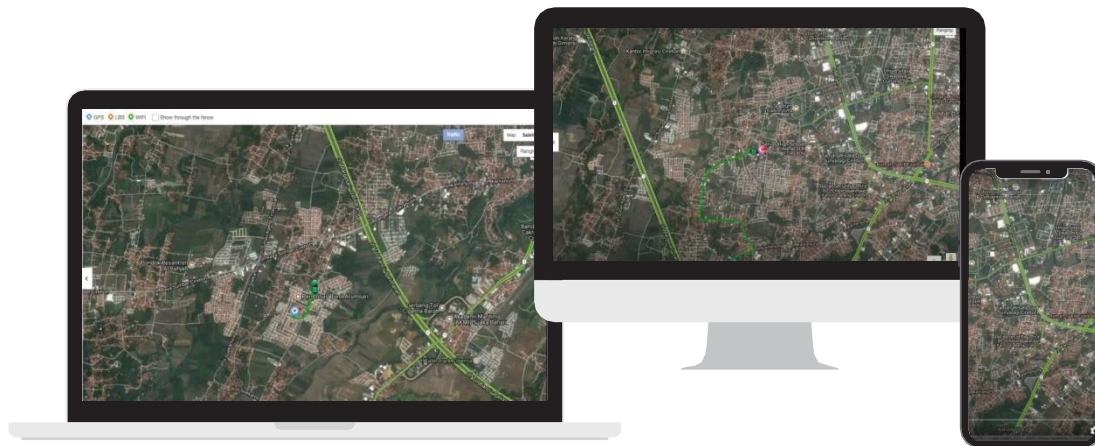

OUR PLATFORM

OUR OFFER

We use a Professionally advanced software tracking platform. With extensive programming and modular design, the tracking software excels in simplifying vehicle monitoring process, so as to make things easier and finally to deliver an entirely customizable experience.

- ▣ Real time gps tracking
- ▣ Daily route maps
- ▣ Live alert notification
- ▣ Create geo - fences
- ▣ Reports & analysis

24/7 ACTIVE

Our simplicity, covertness and longevity help keep your vehicles safe 24/7